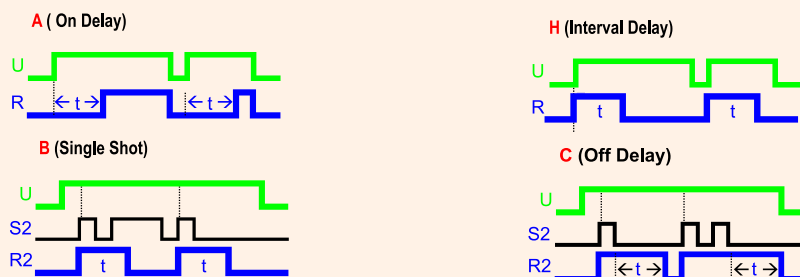

- 4 Functions - On delay, Interval, Off delay, Single Shot
- Multi Time Range - Sec / Min / Hr
- Universal Voltage - 24 V-230V AC/DC
- Large calibrated dial for easy and accurate time setting
- Compact Design
- LED indications for Input supply and Output status
- Surface mounting & DIN rail mounting
- 1 changeover relay output (SPDT)
- All Purpose Timer

Specifications

Power supply	24 - 240 V AC/DC,
Operating range	85 to 110% of rated voltage
Rated Frequency	50/60 Hz
Function	4 Function-On delay, Interval delay, Off delay & Single Shot
Time Range	6 Ranges - 1s, 10s, 1min, 10min, 1h, 10h
Repeat Accuracy	± 0.5% or 50ms (whichever is greater) with constant Parameters
Setting Accuracy	± 10% of full scale at 25 °C
Temperature drift	± 0.05% / °C of full scale
Reset time	100ms
Minimum Pulse duration	30 ms
Control Output	7A@250V, 1C/O, resistive load
Operating Temperature	-20°C to +50°C
Storage Temperature	-25°C to +70°C
Size (WxHxD)	24mm X 45mm X 75mm
Life	Mechanical : 1 X 10 ⁷ operations Electrical : 1 X 10 ⁵ operations with full load
Housing Material	Plastic

Ordering Information

IBT04500

On Delay, Interval Delay, Off Delay & Single Shot

Timing Diagram

Dimensions

DIN RAIL MOUNTING OR BASE-MOUNTING IBT TIMERS

BCH ELECTRIC LIMITED

Visit us at : www.bchindia.com