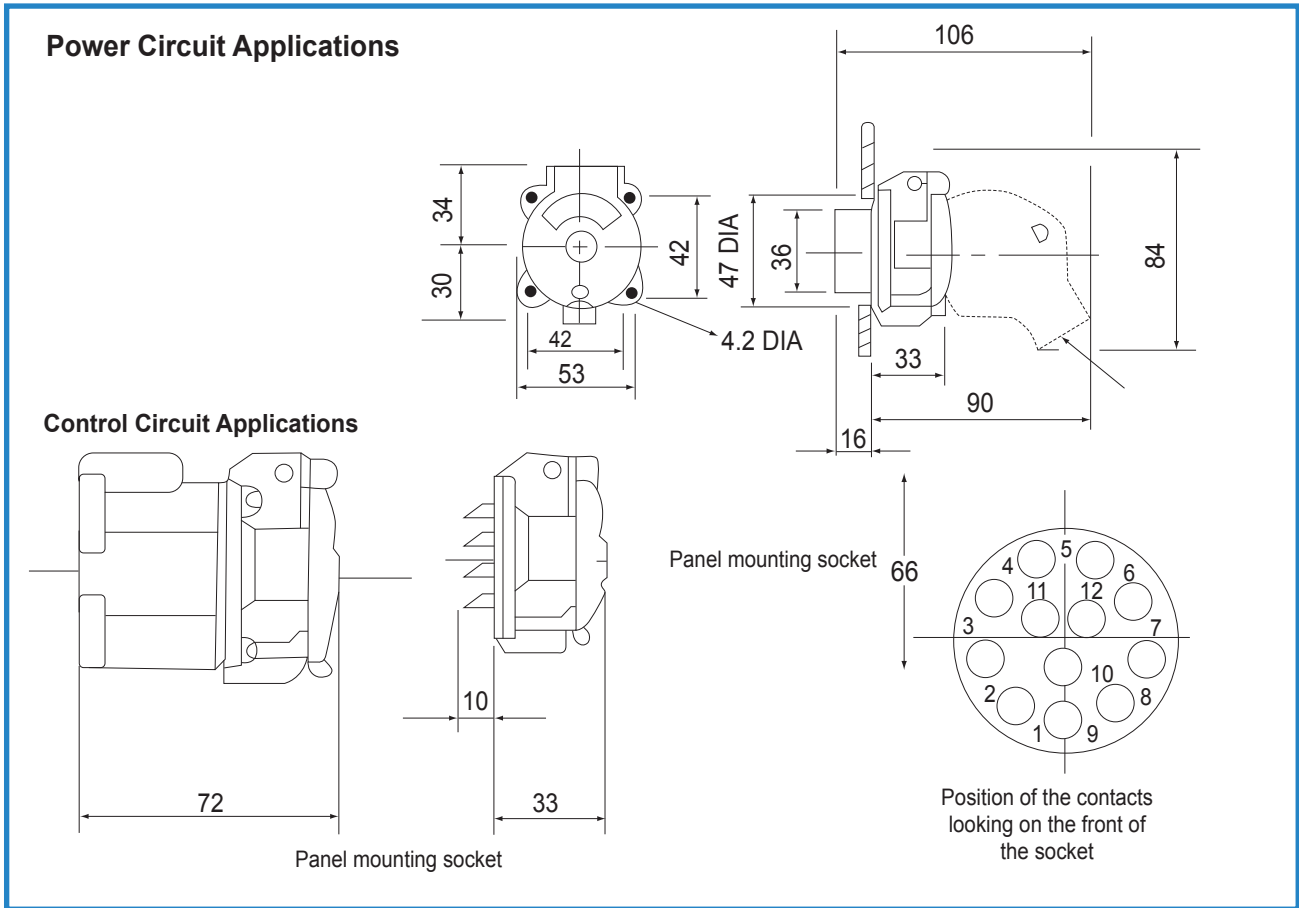

Dimensions(mm)

BCH ELECTRIC LIMITED

Visit us at : www.bchindia.com

Corporate Office : 1105, New Delhi House, 27, Barakhamba Road, New Delhi - 110 001 Tel. : 91-11-23316029/3610/6539 Fax : 91-11-23715249 E-Mail : marketing@bchindia.com
Registered Office : Block 1E, 216, Acharya Jagadish Chandra Bose Road, Kolkata - 700 017
Works : 20/4, Mathura Road, Faridabad - 121 006 (Haryana) Tel. : 0129-4063000/4061026 Fax : 0129-2304024

Sales Offices :

Ahmedabad

93, City Centre,
Near Swastik Char Rasta,
C.G.Road, Navrangpura,
Ahmedabad - 380 009
Tel.: (079) 26565719, 26565728
Mobile: 98256-07601
Fax : (079) 26561210
E-mail: ahmedabad@bchindia.com

Bangalore

B.M.H. Complex, IInd Floor,
No. 22, Kengal Hanumanthiah Road,
Bangalore - 560 027
Tel. : 080-22273478, 41144878, 41144879
Mobile : 98455-46105
Fax : 080-22236759
E-mail : bangalore@bchindia.com

Bhubaneswar

Plot No. 4708/1,
Gajapati Nagar,
Bhubaneswar - 750 005
Tel. : 0674-2301767
Mobile : 98610-81767
E-mail: bhubaneswar@bchindia.com

Chandigarh

SCO 121-22-23, Ist Floor,
Sector 34-A, Chandigarh - 160 022
Tel. : 0172-5078957
Mobile : 98554-87089
E-mail : chandigarh@bchindia.com

Chennai

Cochin

2nd Floor, 32/1495
B-1, Chakos Chambers,
By Pass Junction,
Cochin - 682 025
Tel.: 0484-6593697
Mobile : 98802-90473
E-mail: cochin@bchindia.com

Coimbatore

87, Dr. Nanjappa Road,
Coimbatore - 641 018
Tel. : 0422-2305311
Mobile : 98430-53555
Fax : 0422-2302599
E-mail : coimbatore@bchindia.com

Faridabad

Gurgaon

Guwahati

2nd Floor, Maya Ville,
Borthakur Mill Road, Ulubari
Guwahati - 781 0007
Mobile : 09435407024
E-mail : guwahati@bchindia.com

Hospet

940C, Third Cross
Third Ward, Patel Nagar
Station Road,
Hospet-583201
Tel: 09845930782
Email: hospet@bchindia.com

Hubli

A-5, Navaniketan Apartments
Ashok Nagar
Hubli (Karnataka)
Tel. : 0836-3090472
Mobile No. 98802-90471
Email: hubli@bchindia.com

Hyderabad

Indore

Jaipur

25, Hathroi, Gopalbari,
Jaipur - 302 001
Tel. : 0141-5104521
Mobile : 98290-10813
Fax : 0141-2363521
E-mail : jaipur@bchindia.com

Jamshedpur

3rd Floor, Aastha Trade Centre,
'Q' Road, Bistupur,
Jamshedpur - 831001
Tel. : 0657-6573507
Mobile : 98351-82109
Fax : 0657-2420439
E-mail : jamshedpur@bchindia.com

Kolkata

East India House,
3rd Floor, 20-B, Abdul Hamid
Street, Kolkata - 700 069
Tel. : 033-22138508 / 10
Mobile : 98303-36101
Fax : 033-22138512
E-mail : kolkata@bchindia.com

Lucknow

Madan Plaza, 3rd Floor,
14, Station Road, Lucknow
Tel. : 0522-402597/402597/402597
Mobile : 98399-12304
E-mail : lucknow@bchindia.com

Ludhiana

S.C.O - 18, IInd Floor,
Feroze Gandhi Market,
Ludhiana - 140 001
Tel. : 0161-5021807
Mobile : 98765-87088
Fax : 0161-2771807
E-mail : ludhiana@bchindia.com

Madurai

Mumbai

A-151, Mittal Tower,
Nariman Point,
Mumbai - 400 021
Tel. : 022-22822947/22826039
Mobile : 98923-00706
Fax : 022-22822858
E-mail : mumbai@bchindia.com

Nagpur

New Delhi